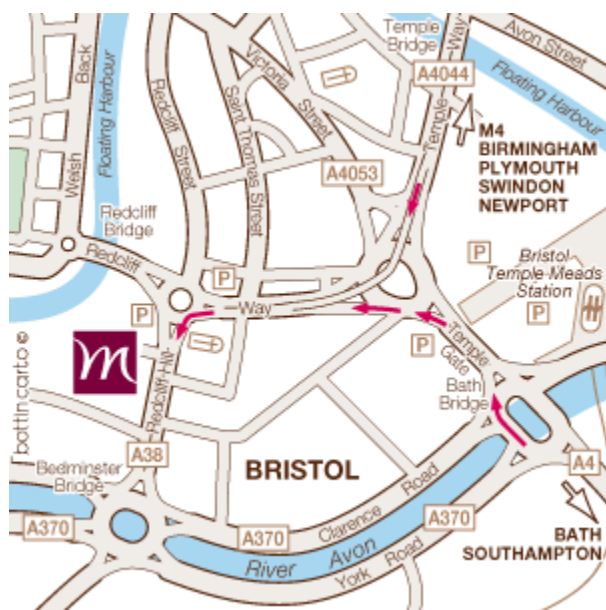

## LOCATION MAP AND DIRECTIONS TO MECURE HOLLAND HOUSE HOTEL

Redcliffe Hill  
BS1 6SQ  
BRISTOL

Call: 0117 9689900

Follow the M4 to Reading and through to exit 19 towards M32 Bristol. Continue for approximately 3 miles, follow the A4032 (Newfoundland Street) towards the City Centre, turn left into A4044 (Temple Way), turn right at the A4 (Temple Gate) then onto the A370 (York Road). At the roundabout, take the fourth exit to the A38 and Redcliffe Hill.

### Main types of transportation and access

Nearest train station : BRISTOL TEMPLE MEADS

Nearby airport : BRISTOL INTERNATIONAL

Bus : Line Station REDCLIFFE HILL